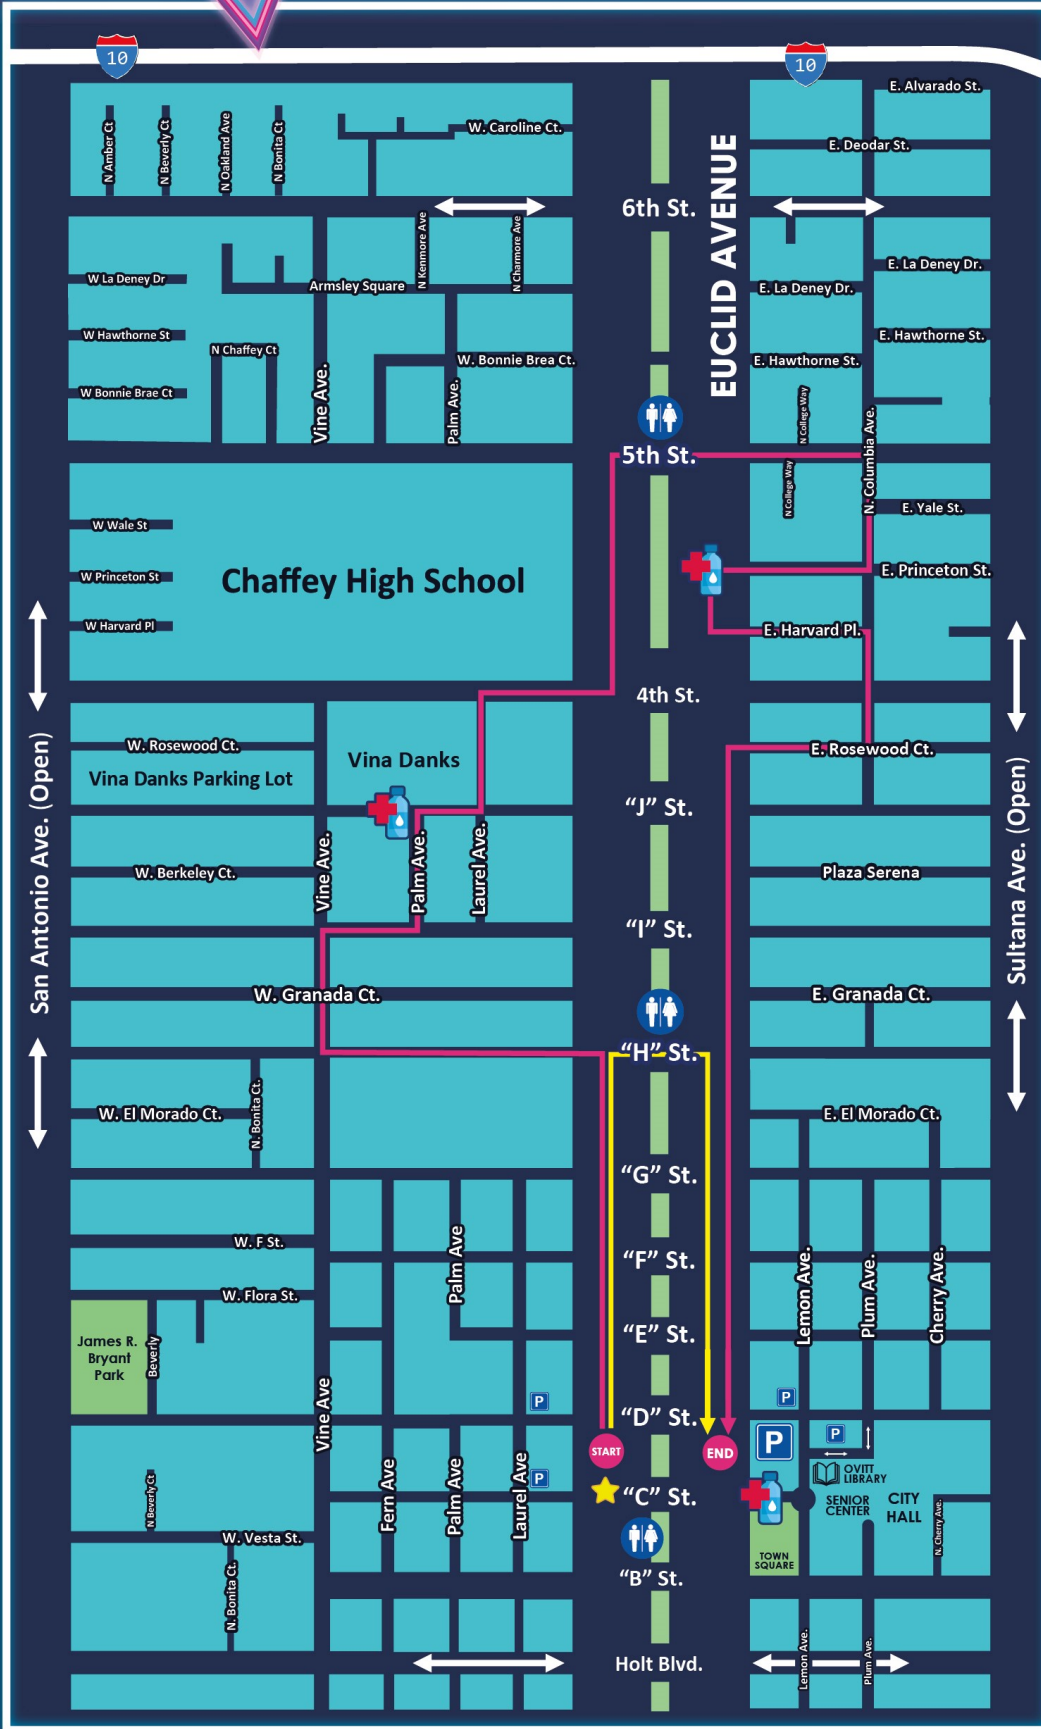

5K REINDEER RUN AND RUDOLPH'S DASH

ROUTE MAP 2023

Legend

- 5K Run Route
- Dash Route
- Route Start/End
- Open to Traffic
- Public Parking
- Restrooms
- Runners Line Up
- Water & First Aid