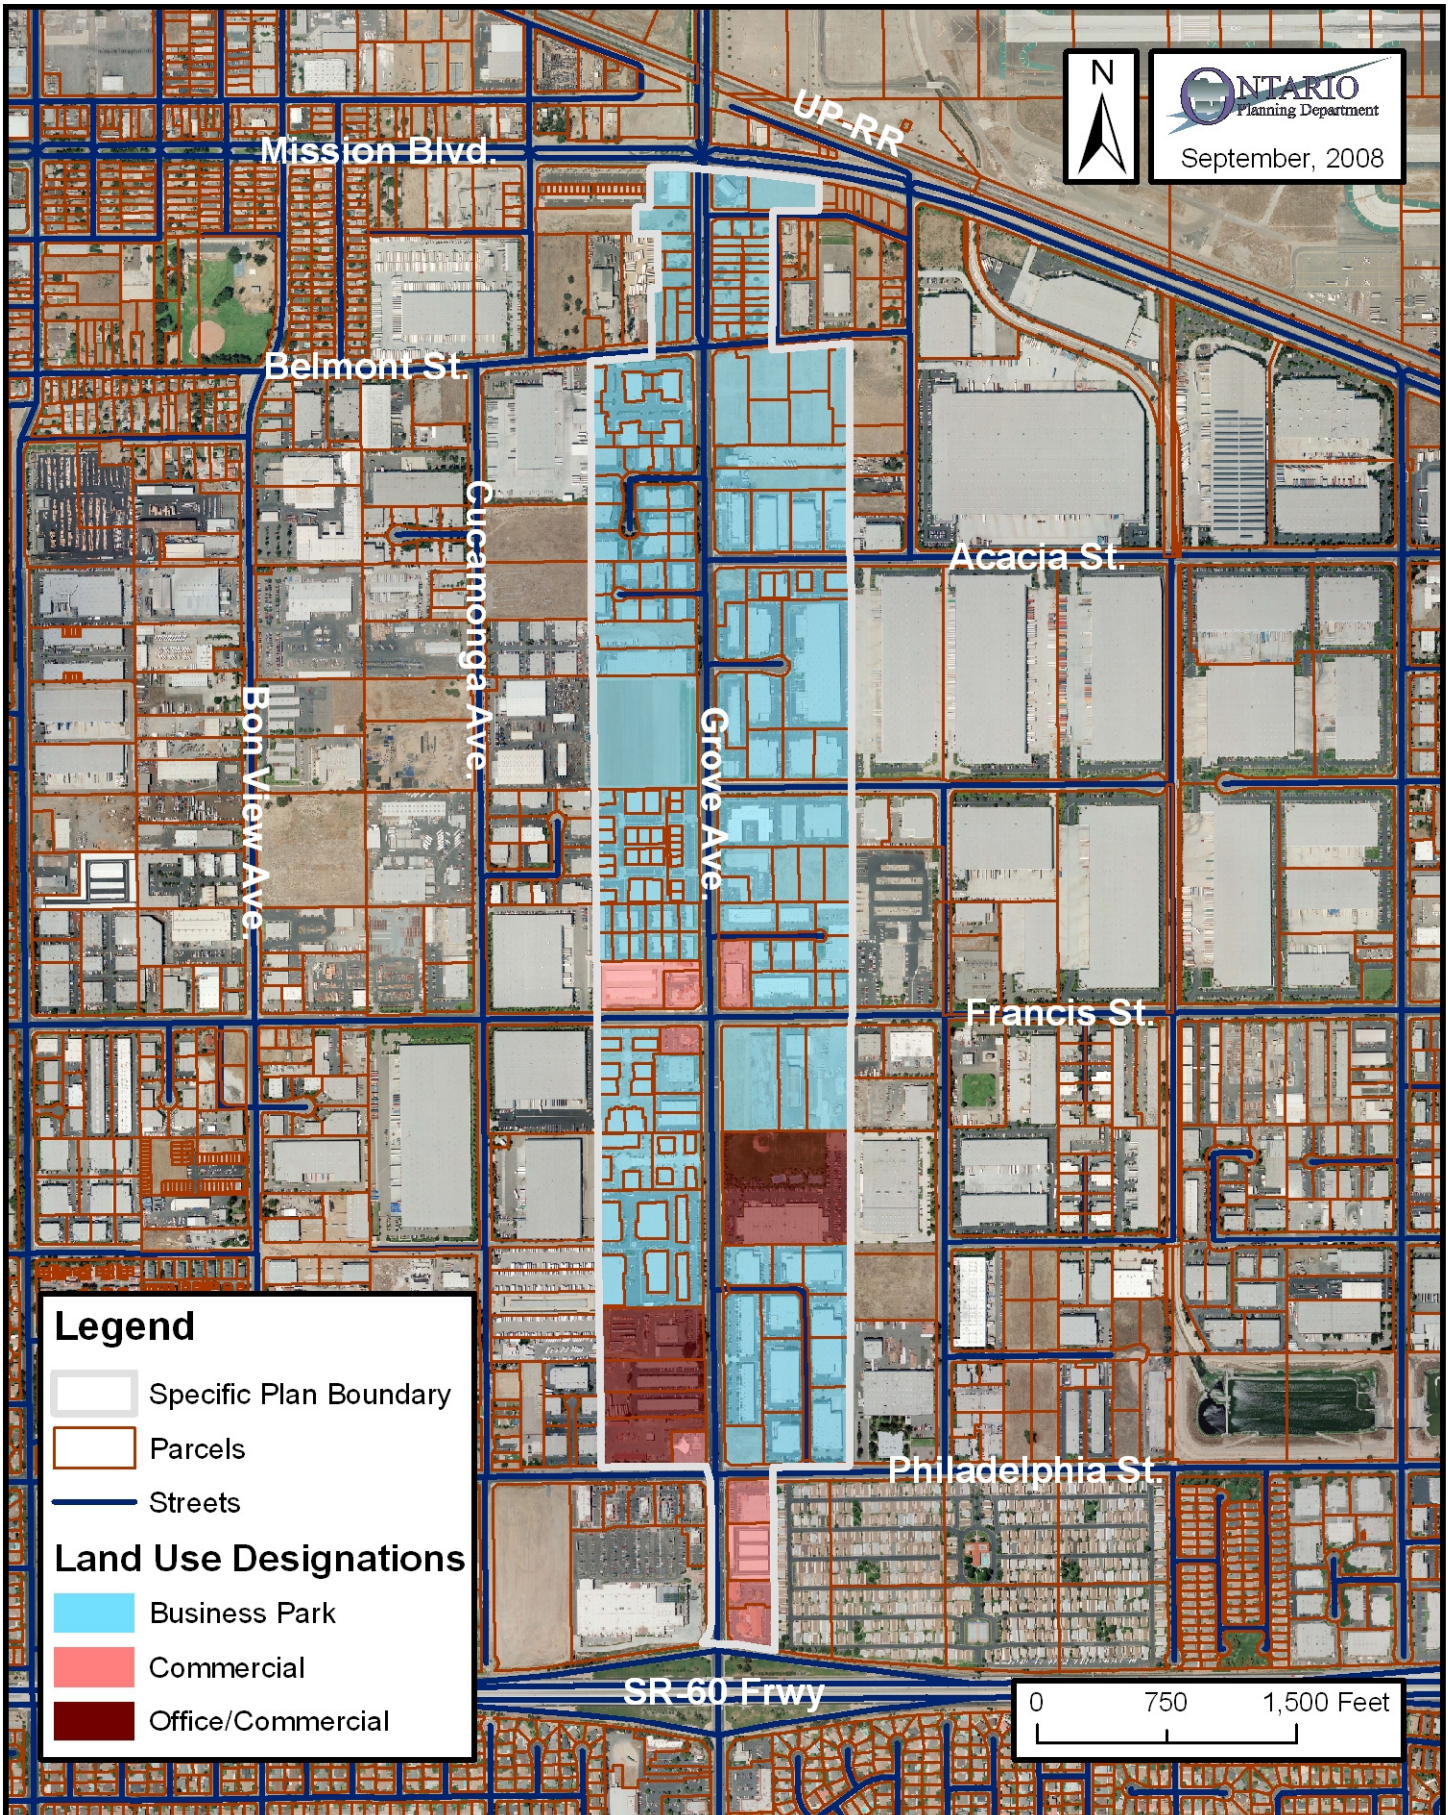

Grove Avenue Specific Plan ~ Land Use Map

SP#: 4388-SP
Adopted: May 1993

Legend

- Specific Plan Boundary
- Parcels
- Streets

Land Use Designations

- Business Park
- Commercial
- Office/Commercial