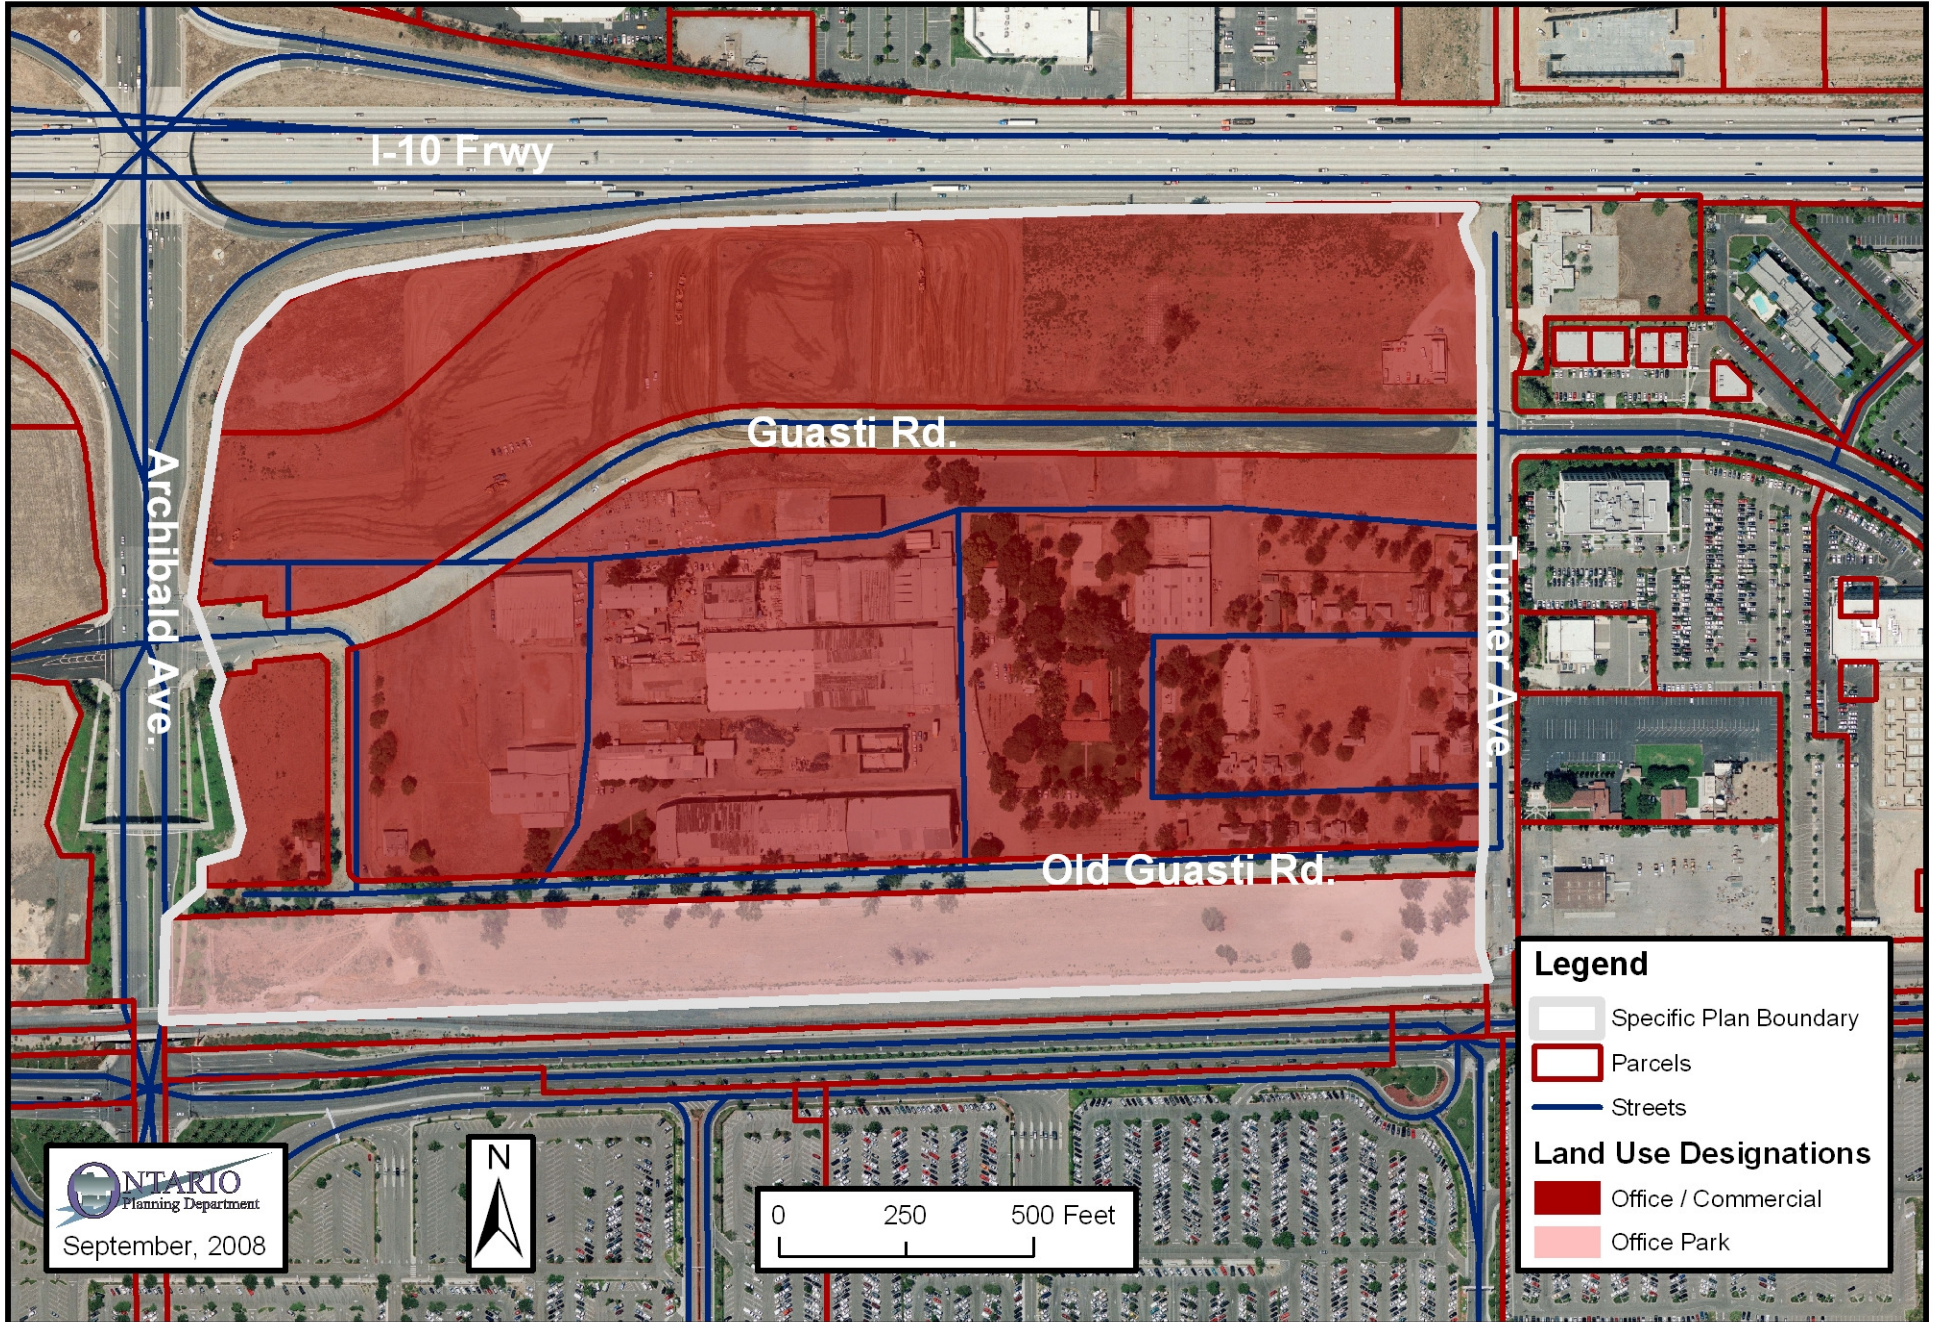

Guasti Plaza
Specific Plan ~ Land Use Plan

SP#: 4413-SP
Adopted: August 1996

ONTARIO
Planning Department
September, 2008

0 250 500 Feet

Legend

- Specific Plan Boundary
- Parcels
- Streets

Land Use Designations