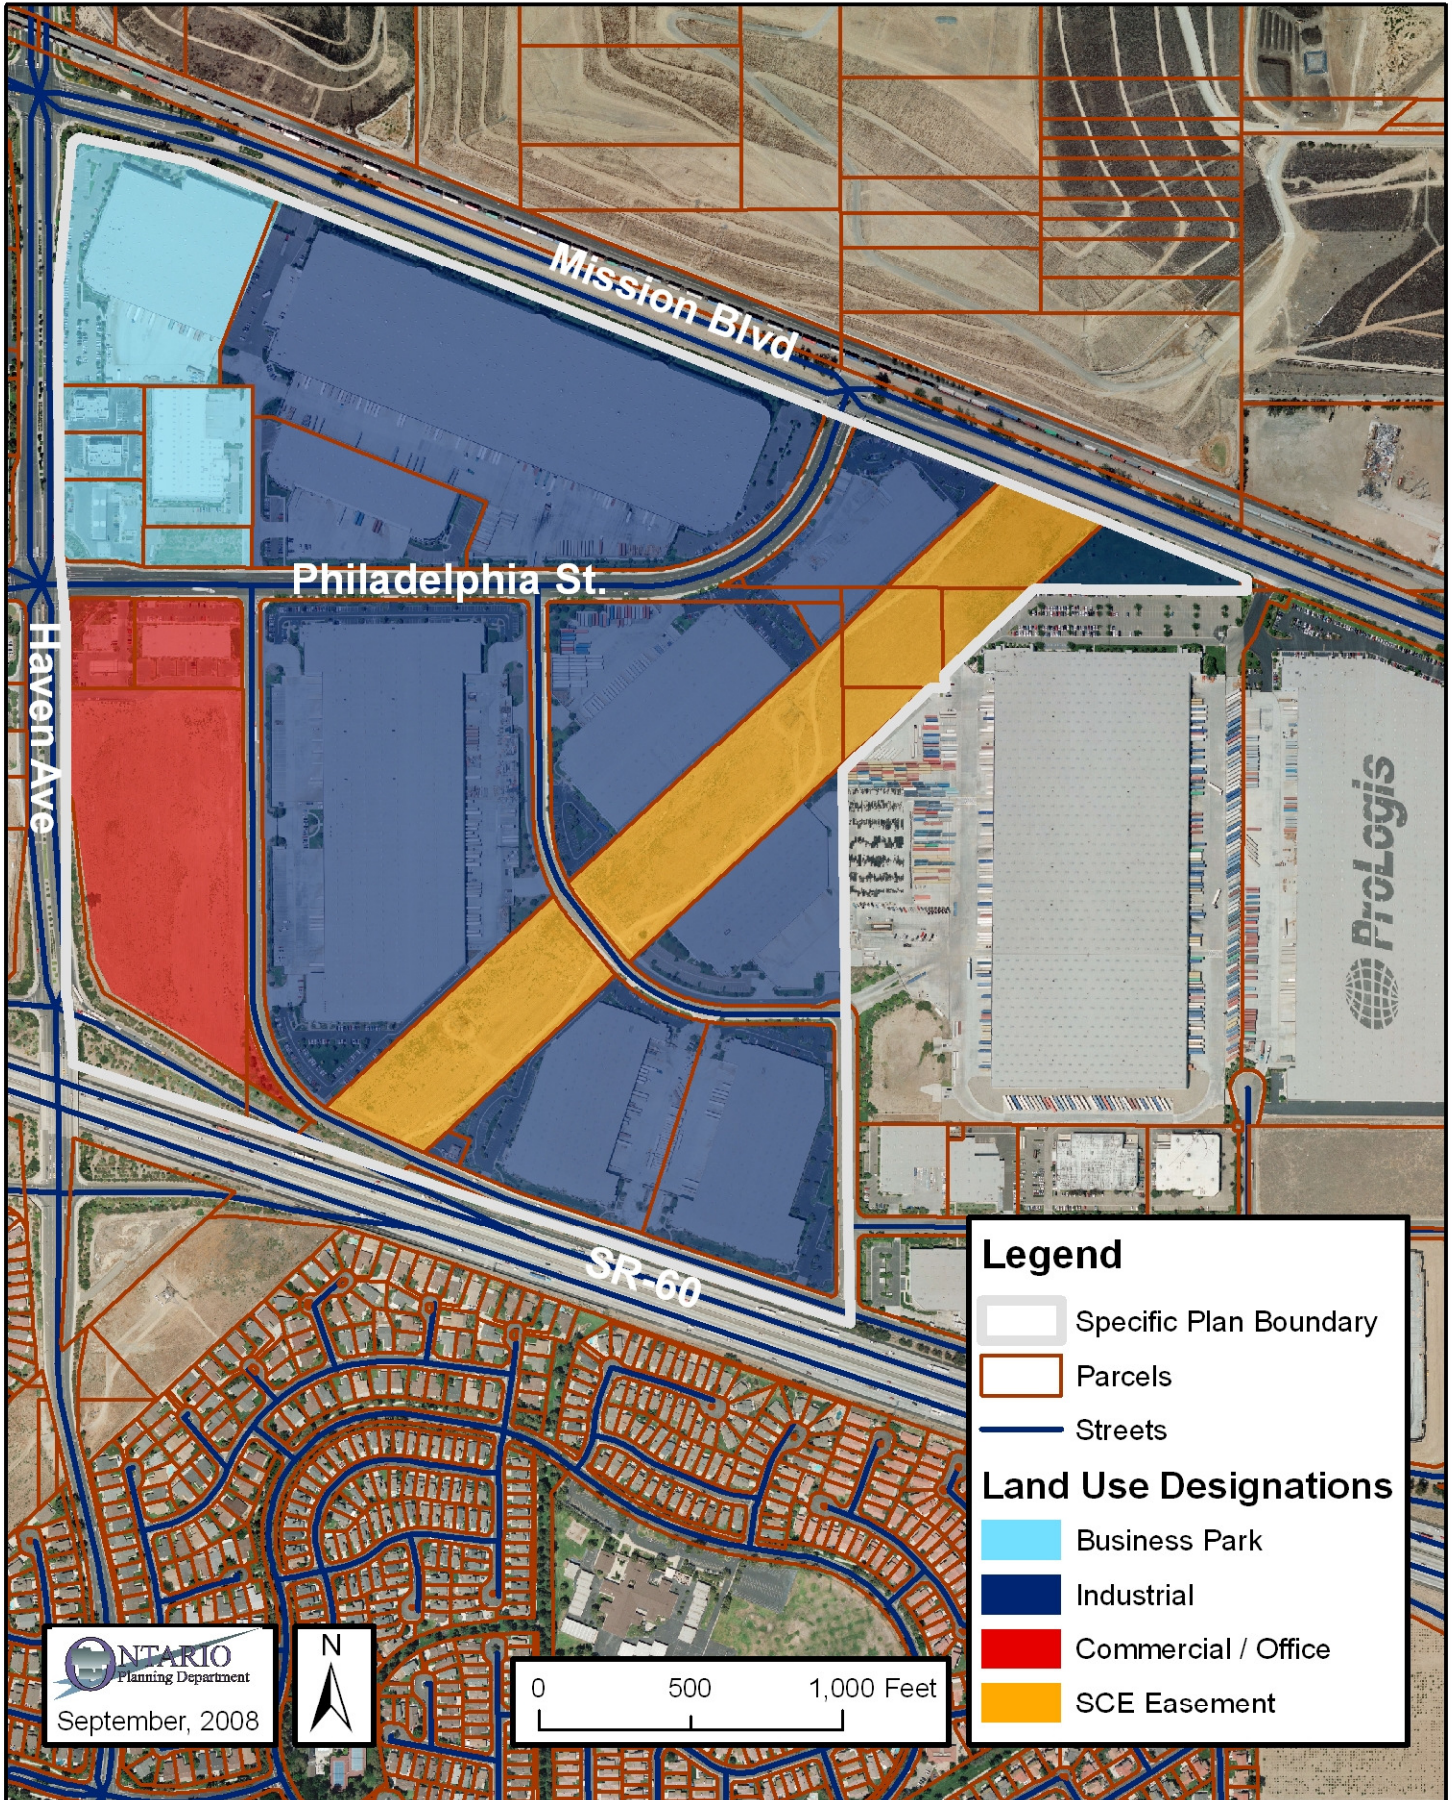

Haven Gateway Centre

Specific Plan ~ Land Use Map

SP#: 4127-SP
Adopted: March 1991

Legend

- Specific Plan Boundary
- Parcels
- Streets

Land Use Designations

- Business Park
- Industrial
- Commercial / Office
- SCE Easement

ONTARIO
Planning Department
September, 2008

0 500 1,000 Feet